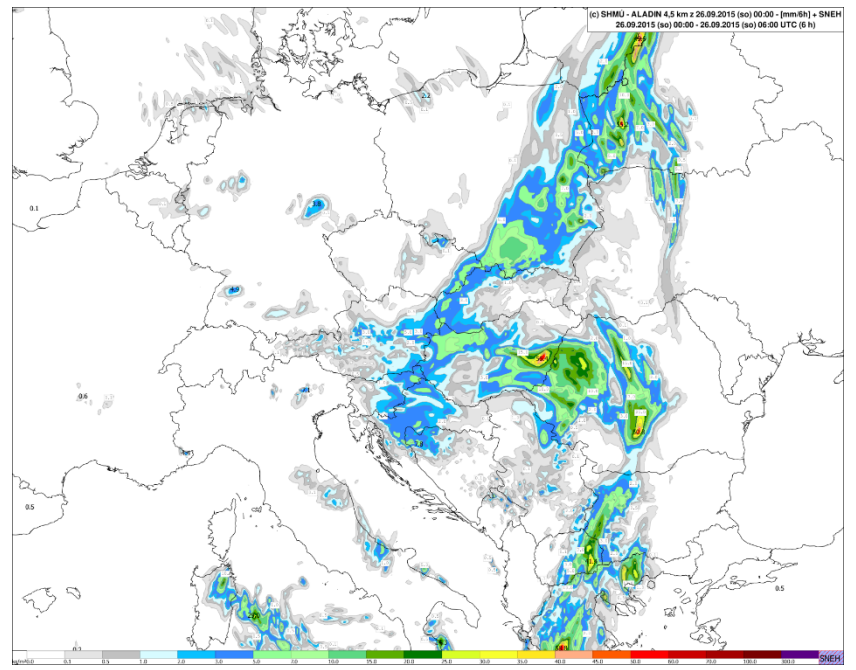

*Regional Cooperation for
Limited Area Modeling in Central Europe*

DA in SHMU

NWP & ODM SHMU

NWP SHMU

- ▶ Oper ALARO-0 9km
 - ▶ 288x320; 37lev
 - ▶ CANARI, upper air blending
 - ▶ for public

- ▶ P012 ALARO-0 4.5km
 - ▶ 576x625; 63 lev
 - ▶ CANAR, upper air blending
 - ▶ For forecasters, aviation forecasters, hydrology
 - ▶ 00 and 12 ->72 hour forecast
 - ▶ 06 and 18 -> 36 hour forecast

p012: ALARO-0 38T1 (4.5km) vs oper: ALARO-0 38T1 (9km)

New Internet provider

The screenshot shows the Speedtest website interface. At the top, there are navigation links: OOKLA, SPEEDTEST, PINGTEST, AWARDS, and a tagline "The Global Standard in Internet Metrics". Below this is a secondary navigation bar with links for ADVERTISE, BECOME A HOST, MY RESULTS, SUPPORT, SETTINGS, LOGIN, and CREATE ACCOUNT. The main content area displays test results for a user on the Slovak Hydrometeorological Institute. The results are: PING 5 ms, DOWNLOAD SPEED 90.48 Mbps, and UPLOAD SPEED 63.87 Mbps. A "SHARE THIS RESULT" button is visible. Below the results, there is a survey prompt: "Are you on Slovak Hydrometeorological Institute? Take our Broadband Internet Survey!". There is also a section for "GET A FREE OOKLA SPEEDTEST ACCOUNT" with a form for "Your Email Address" and a "CREATE" button. At the bottom of the test results, it shows the IP address 91.199.31.176, the server name "Slovak Hydrometeorological Institute", and the location "Bratislava Hosted by Orange Slovakia". There are buttons for "TEST AGAIN" and "NEW SERVER". The footer contains links for SPEEDTEST AWARDS, MOBILE APPS, and HOST A SPEEDTEST SERVER, along with a "Súhlas s Cookie(s)" link.