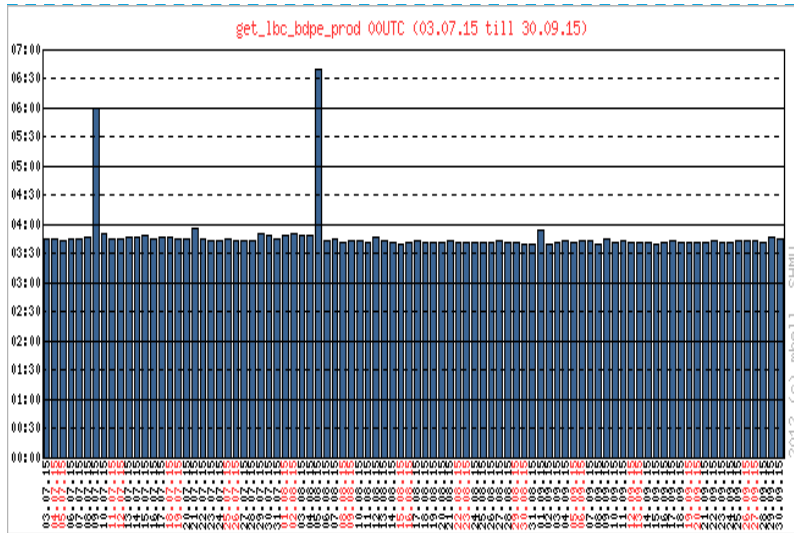

*Regional Cooperation for
Limited Area Modeling in Central Europe*

DA in SHMU

NWP & ODM SHMU

NWP SHMU

- ▶ Oper ALARO-0 9km
 - ▶ 288x320; 37lev
 - ▶ CANARI, upper air blending
 - ▶ for public

- ▶ P012 ALARO-0 4.5km
 - ▶ 576x625; 63 lev
 - ▶ CANAR, upper air blending
 - ▶ For forecasters, aviation forecasters, hydrology
 - ▶ 00 and 12 ->72 hour forecast
 - ▶ 06 and 18 -> 36 hour forecast

p012: ALARO-0 38T1 (4.5km) vs oper: ALARO-0 38T1 (9km)

New Internet provider

The screenshot shows the Speedtest website interface. At the top, there are navigation links: OOKLA, SPEEDTEST, PINGTEST, AWARDS, and a tagline "The Global Standard in Internet Metrics". Below this is a secondary navigation bar with links for ADVERTISE, BECOME A HOST, MY RESULTS, SUPPORT, SETTINGS, LOGIN, and CREATE ACCOUNT. The main content area displays test results for a user on the Slovak Hydrometeorological Institute. The results are: PING 5 ms, DOWNLOAD SPEED 90.48 Mbps, and UPLOAD SPEED 63.87 Mbps. A "SHARE THIS RESULT" button is visible. Below the results, there is a survey prompt: "Are you on Slovak Hydrometeorological Institute? Take our Broadband Internet Survey!". There is also a section for "GET A FREE OOKLA SPEEDTEST ACCOUNT" with a form for "Your Email Address" and a "CREATE" button. At the bottom of the test results, it shows the IP address 91.199.31.176, the server name "Slovak Hydrometeorological Institute", and the location "Bratislava Hosted by Orange Slovakia". There are buttons for "TEST AGAIN" and "NEW SERVER". The footer contains links for SPEEDTEST AWARDS, MOBILE APPS, and HOST A SPEEDTEST SERVER, along with a "Súhlas s Cookie(s)" link.

Prod LBC BDPE vs ZAMG

Assim LBC BDPE vs ZAMG

12 new nodes with Linux

Polar

POLAR

Malý Javorník [584 m n.m.]

Kojšovská hoľa [1245 m n.m.]

Kojšovská hoľa [1245 m n.m.]