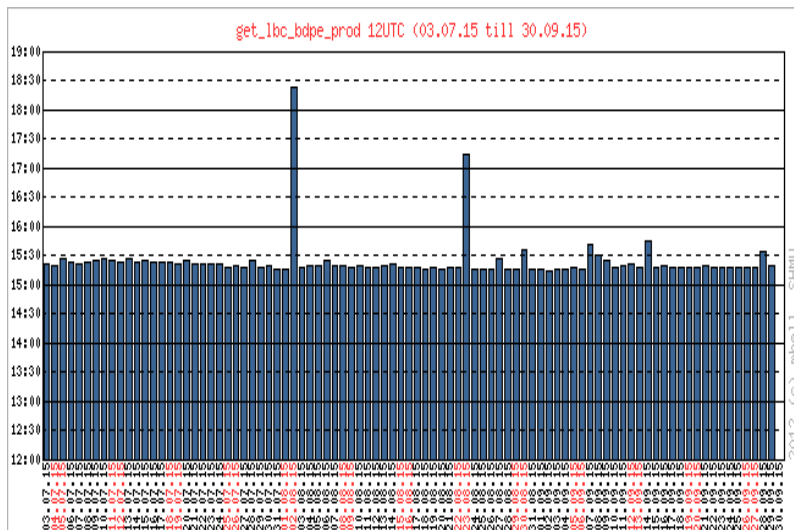

*Regional Cooperation for
Limited Area Modeling in Central Europe*

DA in SHMU

NWP & ODM SHMU

NWP SHMU

- ▶ Oper ALARO-0 9km
 - ▶ 288x320; 37lev
 - ▶ CANARI, upper air blending
 - ▶ for public

- ▶ P012 ALARO-0 4.5km
 - ▶ 576x625; 63 lev
 - ▶ CANAR, upper air blending
 - ▶ For forecasters, aviation forecasters, hydrology
 - ▶ 00 and 12 ->72 hour forecast
 - ▶ 06 and 18 -> 36 hour forecast

p012: ALARO-0 38T1 (4.5km) vs oper: ALARO-0 38T1 (9km)

New Internet provider

The screenshot shows the Speedtest website interface. At the top, there are navigation links: OOKLA, SPEEDTEST, PINGTEST, AWARDS, and a tagline "The Global Standard in Internet Metrics". Below this is a secondary navigation bar with links for ADVERTISE, BECOME A HOST, MY RESULTS, SUPPORT, SETTINGS, LOGIN, and CREATE ACCOUNT. The main content area displays test results for a user on the Slovak Hydrometeorological Institute. The results are: PING 5 ms, DOWNLOAD SPEED 90.48 Mbps, and UPLOAD SPEED 63.87 Mbps. A "SHARE THIS RESULT" button is visible. Below the results, there is a survey prompt: "Are you on Slovak Hydrometeorological Institute? Take our Broadband Internet Survey!". There is also a section for "GET A FREE OOKLA SPEEDTEST ACCOUNT" with a form for "Your Email Address" and a "CREATE" button. At the bottom of the test results, it shows the IP address 91.199.31.176, the server name "Slovak Hydrometeorological Institute", and the location "Bratislava Hosted by Orange Slovakia". There are buttons for "TEST AGAIN" and "NEW SERVER". The footer contains links for SPEEDTEST AWARDS, MOBILE APPS, and HOST A SPEEDTEST SERVER, along with a "Súhlas s Cookie(s)" link.

Prod LBC BDPE vs ZAMG

Assim LBC BDPE vs ZAMG

12 new nodes with Linux

Polar

POLAR

Malý Javorník [584 m n.m.]

Kojšovská hoľa [1245 m n.m.]

Kojšovská hoľa [1245 m n.m.]