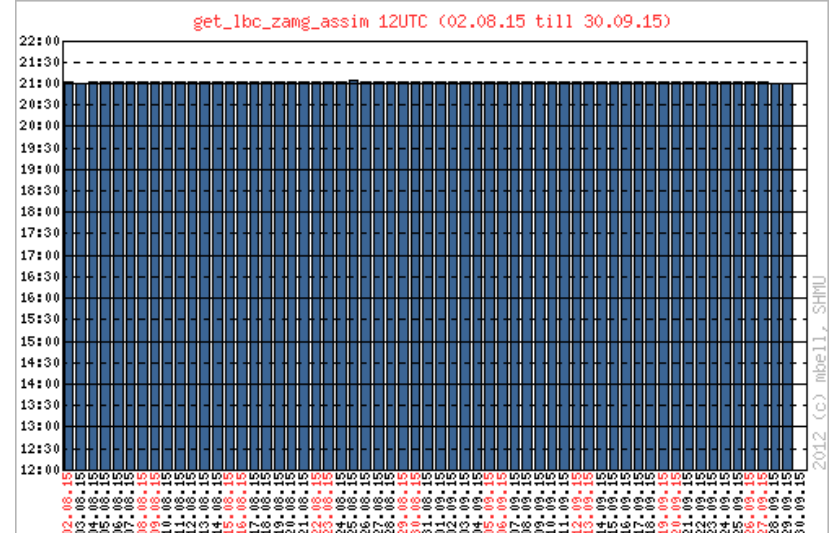

*Regional Cooperation for
Limited Area Modeling in Central Europe*

DA in SHMU

NWP & ODM SHMU

NWP SHMU

- ▶ Oper ALARO-0 9km
 - ▶ 288x320; 37lev
 - ▶ CANARI, upper air blending
 - ▶ for public

- ▶ P012 ALARO-0 4.5km
 - ▶ 576x625; 63 lev
 - ▶ CANAR, upper air blending
 - ▶ For forecasters, aviation forecasters, hydrology
 - ▶ 00 and 12 ->72 hour forecast
 - ▶ 06 and 18 -> 36 hour forecast

p012: ALARO-0 38T1 (4.5km) vs oper: ALARO-0 38T1 (9km)

New Internet provider

The screenshot shows the Speedtest website interface. At the top, there are navigation links: OOKLA, SPEEDTEST, PINGTEST, AWARDS, and a tagline "The Global Standard in Internet Metrics". Below this is a secondary navigation bar with links for ADVERTISE, BECOME A HOST, MY RESULTS, SUPPORT, SETTINGS, LOGIN, and CREATE ACCOUNT. The main content area displays test results for a user on the Slovak Hydrometeorological Institute. The results are: PING 5 ms, DOWNLOAD SPEED 90.48 Mbps, and UPLOAD SPEED 63.87 Mbps. A "SHARE THIS RESULT" button is visible. Below the results, there is a survey prompt: "Are you on Slovak Hydrometeorological Institute? Take our Broadband Internet Survey!". There is also a section for "GET A FREE OOKLA SPEEDTEST ACCOUNT" with a form for "Your Email Address" and a "CREATE" button. At the bottom of the test results, it shows the IP address 91.199.31.176, the server name "Slovak Hydrometeorological Institute", and the location "Bratislava Hosted by Orange Slovakia". There are buttons for "TEST AGAIN" and "NEW SERVER". The footer contains links for SPEEDTEST AWARDS, MOBILE APPS, and HOST A SPEEDTEST SERVER, along with a "Súhlas s Cookie(s)" link.

Prod LBC BDPE vs ZAMG

Assim LBC BDPE vs ZAMG

12 new nodes with Linux

Polar

POLAR

Malý Javorník [584 m n.m.]

Kojšovská hoľa [1245 m n.m.]

Kojšovská hoľa [1245 m n.m.]