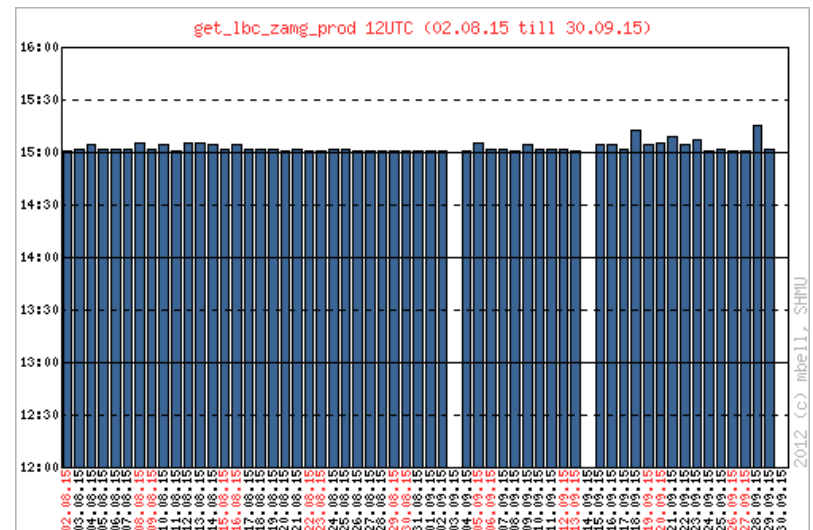

*Regional Cooperation for
Limited Area Modeling in Central Europe*

DA in SHMU

NWP & ODM SHMU

NWP SHMU

- ▶ Oper ALARO-0 9km
 - ▶ 288x320; 37lev
 - ▶ CANARI, upper air blending
 - ▶ for public

- ▶ P012 ALARO-0 4.5km
 - ▶ 576x625; 63 lev
 - ▶ CANAR, upper air blending
 - ▶ For forecasters, aviation forecasters, hydrology
 - ▶ 00 and 12 ->72 hour forecast
 - ▶ 06 and 18 -> 36 hour forecast

p012: ALARO-0 38T1 (4.5km) vs oper: ALARO-0 38T1 (9km)

New Internet provider

The screenshot shows the Speedtest website interface. At the top, there are navigation links: OOKLA, SPEEDTEST, PINGTEST, AWARDS, and a tagline "The Global Standard in Internet Metrics". Below this is a secondary navigation bar with links for ADVERTISE, BECOME A HOST, MY RESULTS, SUPPORT, SETTINGS, LOGIN, and CREATE ACCOUNT. The main content area displays test results for a user on the Slovak Hydrometeorological Institute. The results are: PING 5 ms, DOWNLOAD SPEED 90.48 Mbps, and UPLOAD SPEED 63.87 Mbps. A "SHARE THIS RESULT" button is visible. Below the results, there is a survey prompt: "Are you on Slovak Hydrometeorological Institute? Take our Broadband Internet Survey!". There is also a section for "GET A FREE OOKLA SPEEDTEST ACCOUNT" with a form for "Your Email Address" and a "CREATE" button. At the bottom of the test results, it shows the IP address 91.199.31.176, the server name "Slovak Hydrometeorological Institute", and the location "Bratislava Hosted by Orange Slovakia". There are buttons for "TEST AGAIN" and "NEW SERVER". The footer contains links for SPEEDTEST AWARDS, MOBILE APPS, and HOST A SPEEDTEST SERVER, along with a "Súhlas s Cookie(s)" link.

Prod LBC BDPE vs ZAMG

Assim LBC BDPE vs ZAMG

12 new nodes with Linux

Polar

POLAR

Malý Javorník [584 m n.m.]

Kojšovská hoľa [1245 m n.m.]

Kojšovská hoľa [1245 m n.m.]