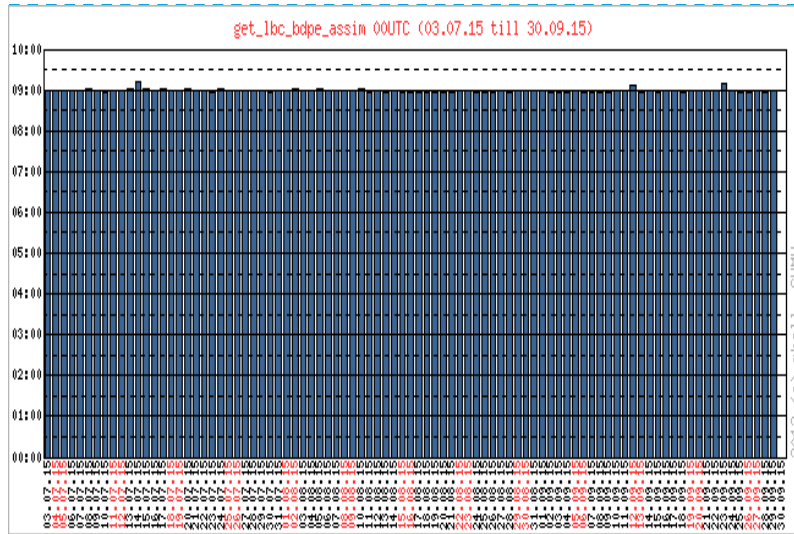

*Regional Cooperation for
Limited Area Modeling in Central Europe*

DA in SHMU

NWP & ODM SHMU

NWP SHMU

- ▶ Oper ALARO-0 9km
 - ▶ 288x320; 37lev
 - ▶ CANARI, upper air blending
 - ▶ for public

- ▶ P012 ALARO-0 4.5km
 - ▶ 576x625; 63 lev
 - ▶ CANAR, upper air blending
 - ▶ For forecasters, aviation forecasters, hydrology
 - ▶ 00 and 12 ->72 hour forecast
 - ▶ 06 and 18 -> 36 hour forecast

p012: ALARO-0 38T1 (4.5km) vs oper: ALARO-0 38T1 (9km)

New Internet provider

The screenshot shows the Speedtest website interface. At the top, there are navigation links: OOKLA, SPEEDTEST, PINGTEST, AWARDS, and a tagline "The Global Standard in Internet Metrics". Below this is a secondary navigation bar with links for ADVERTISE, BECOME A HOST, MY RESULTS, SUPPORT, SETTINGS, LOGIN, and CREATE ACCOUNT. The main content area displays test results for a user on the Slovak Hydrometeorological Institute. The results are: PING 5 ms, DOWNLOAD SPEED 90.48 Mbps, and UPLOAD SPEED 63.87 Mbps. A "SHARE THIS RESULT" button is visible. Below the results, there is a survey prompt: "Are you on Slovak Hydrometeorological Institute? Take our Broadband Internet Survey!". There is also a section for "GET A FREE OOKLA SPEEDTEST ACCOUNT" with a form for "Your Email Address" and a "CREATE" button. At the bottom of the test results, it shows the IP address 91.199.31.176, the server name "Slovak Hydrometeorological Institute", and the location "Bratislava Hosted by Orange Slovakia". There are buttons for "TEST AGAIN" and "NEW SERVER". The footer contains links for SPEEDTEST AWARDS, MOBILE APPS, and HOST A SPEEDTEST SERVER, along with a "Súhlas s Cookie(s)" link.

Prod LBC BDPE vs ZAMG

Assim LBC BDPE vs ZAMG

12 new nodes with Linux

Polar

POLAR

Malý Javorník [584 m n.m.]

Kojšovská hoľa [1245 m n.m.]

Kojšovská hoľa [1245 m n.m.]