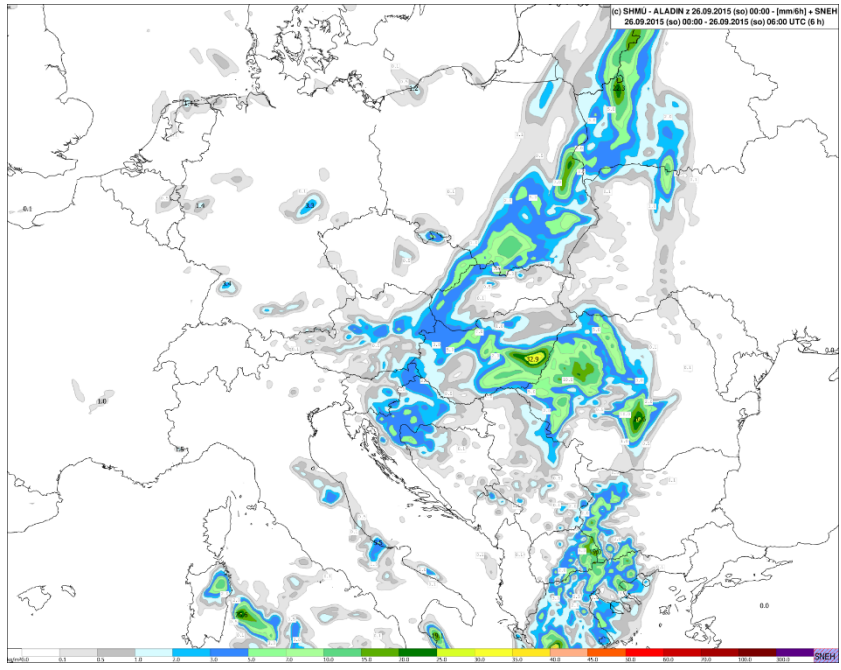

*Regional Cooperation for
Limited Area Modeling in Central Europe*

DA in SHMU

NWP & ODM SHMU

NWP SHMU

- ▶ Oper ALARO-0 9km
 - ▶ 288x320; 37lev
 - ▶ CANARI, upper air blending
 - ▶ for public

- ▶ P012 ALARO-0 4.5km
 - ▶ 576x625; 63 lev
 - ▶ CANAR, upper air blending
 - ▶ For forecasters, aviation forecasters, hydrology
 - ▶ 00 and 12 ->72 hour forecast
 - ▶ 06 and 18 -> 36 hour forecast

p012: ALARO-0 38T1 (4.5km) vs oper: ALARO-0 38T1 (9km)

New Internet provider

The screenshot shows the Speedtest website interface. At the top, there are navigation links: OOKLA, SPEEDTEST, PINGTEST, AWARDS, and a tagline "The Global Standard in Internet Metrics". Below this is a secondary navigation bar with links for ADVERTISE, BECOME A HOST, MY RESULTS, SUPPORT, SETTINGS, LOGIN, and CREATE ACCOUNT. The main content area displays test results for a user on the Slovak Hydrometeorological Institute. The results are: PING 5 ms, DOWNLOAD SPEED 90.48 Mbps, and UPLOAD SPEED 63.87 Mbps. A "SHARE THIS RESULT" button is visible. Below the results, there is a survey prompt: "Are you on Slovak Hydrometeorological Institute? Take our Broadband Internet Survey!". There is also a section for "GET A FREE OOKLA SPEEDTEST ACCOUNT" with a form for "Your Email Address" and a "CREATE" button. At the bottom of the test results, it shows the IP address 91.199.31.176, the server name "Slovak Hydrometeorological Institute", and the location "Bratislava Hosted by Orange Slovakia". There are buttons for "TEST AGAIN" and "NEW SERVER". The footer contains links for SPEEDTEST AWARDS, MOBILE APPS, and HOST A SPEEDTEST SERVER, along with a "Súhlas s Cookie(s)" link.